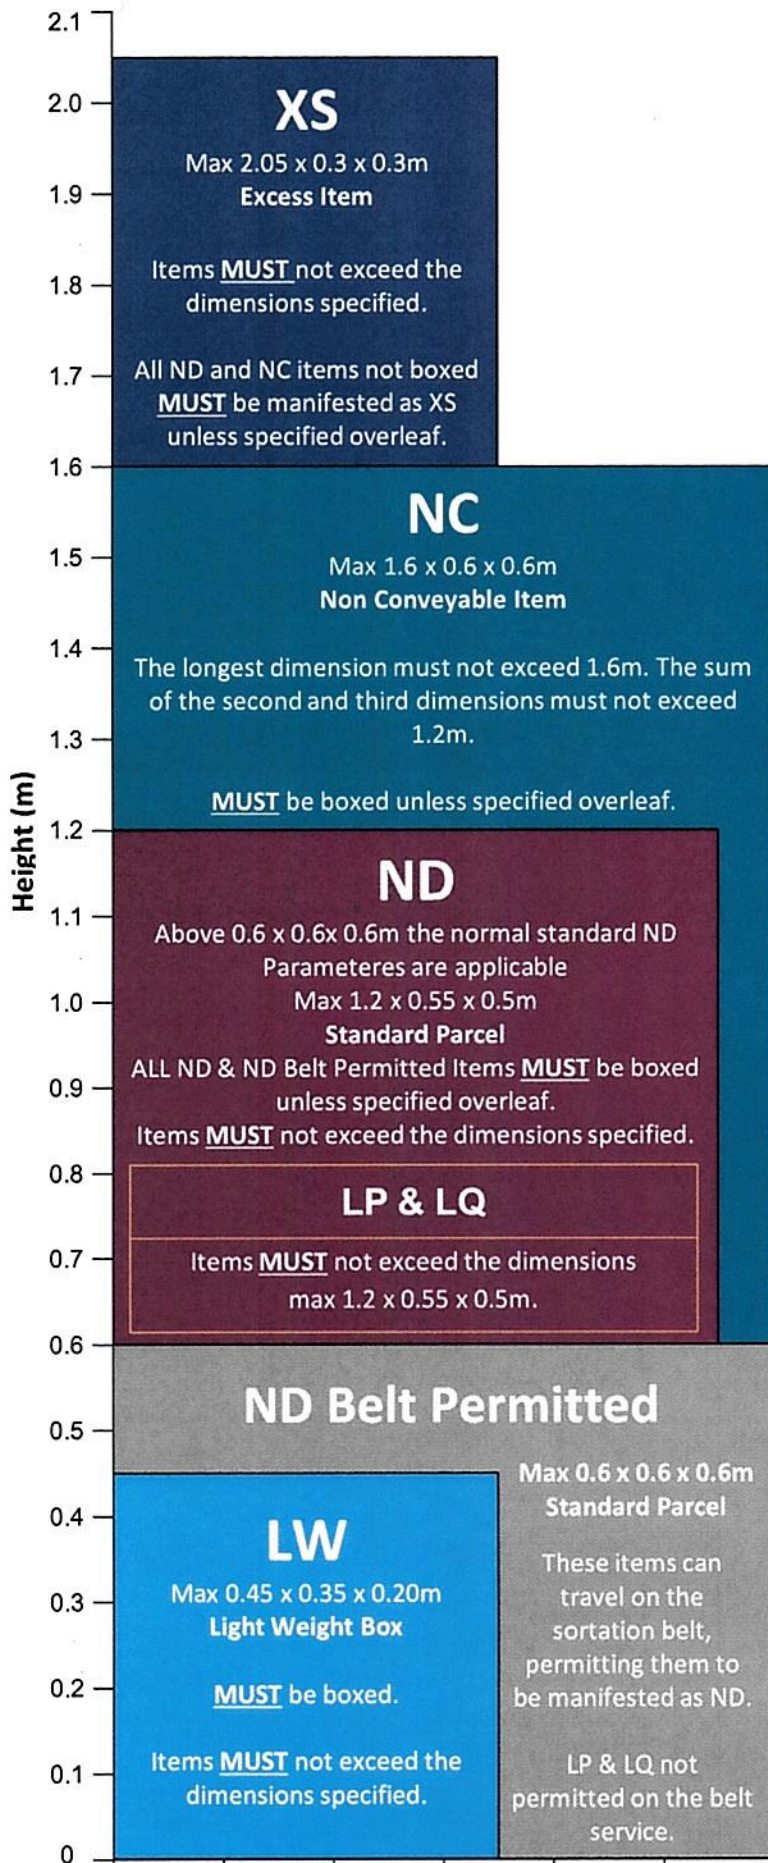

## Mail Pack

**Size:** 37.5cm x 29.5cm  
Can accommodate A4  
Excludes liquids

## Courier Pack

**Size:** 54.5cm x 45.5cm  
Can accommodate A3  
Excludes liquids

Liquid Product	Liquid Product
 LP	 LQ
All liquids must be sent on either LP Liquid service or LQ limited Quantity Service.	

Maximum weight per item	
<b>30 KG</b>	
For items 25kg-30kg please affix sticker - One adjacent to The APC bar-coded routing label, the other visible on the opposite side.	